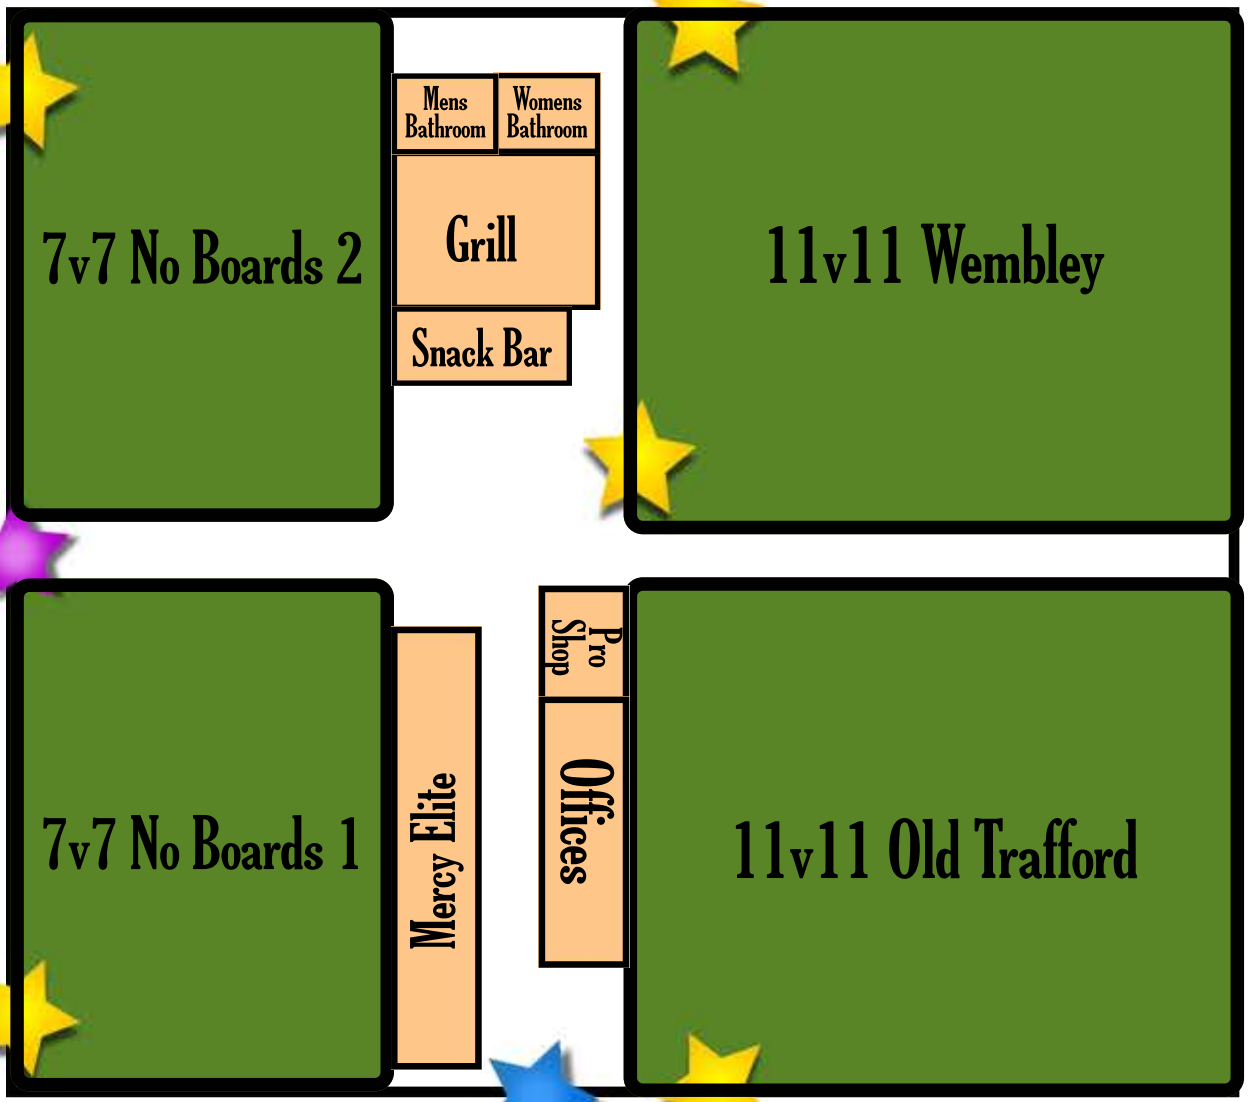

Total Sports Wixom COVID-19 Recommended Field Entrance/Exit Map

-  New Field Entrance/Exit
-  Main Entrance for Wembley, Old Trafford, Mercy Elite TSC employees, Batting Cages, and General
-  Baseball & Softball Entrance/Exit

7v7 NB1, NB2, Domes, Additional Wembley, Softball & Baseball Parking

TOTAL SPORTS
WIXOM
Driveway & Entrance

Wembley, Old Trafford, Mercy Elite & General Parking